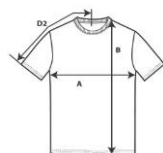

GILDAN®

2000

Ultra Cotton Adult T-Shirt

DETAILS

Weight	203.0 G/SqM (White 193.0 G/SqM)
Content	100% Cotton
Yarn Count	18/1
Features	Classic fit Seamless Twin needle 2.2 cms. collar Taped neck and shoulders Tear away label Twin needle sleeve and bottom hems Quarter-turned to eliminate Centre crease
Sizes	S-5XL
Case Packs	S - 2XL 72 PIECES 3XL 36 PIECES 4XL - 5XL 12 PIECES
Colours	53
SKU's	292

SPECIFICATIONS

	ToI-	ToI+	S	M	L	XL	2XL	3XL	4XL	5XL
Centimeters										
Chest (A)	2.540	2.540	45.720	50.800	55.880	60.960	66.040	71.120	76.200	81.280
Length from HPS (B)	2.540	2.540	71.120	73.660	76.200	78.740	81.280	83.820	86.360	88.900
Sleeve length (Centre back) (D2)	1.905	1.905	39.700	43.180	46.990	50.800	54.610	58.115	61.595	64.465
Inches										
Chest (A)	1.000	1.000	18.000	20.000	22.000	24.000	26.000	28.000	30.000	32.000
Length from HPS (B)	1.000	1.000	28.000	29.000	30.000	31.000	32.000	33.000	34.000	35.000
Sleeve length (Centre back) (D2)	0.750	0.750	15.630	17.000	18.500	20.000	21.500	22.880	24.250	25.380